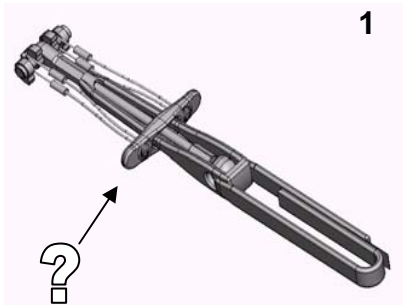

For repair of Technical friends
sizes 0.5 to 4.0 and Offset
Friends sizes 0.5 to 4.0

Meverill Road
Tideswell
Buxton
Derbyshire
SK17 8PY

Tel: +44 (0) 1298 871010
Fax: +44 (0) 1298 872077

Email: info@wildcountry.co.uk
Web: www.wildcountry.co.uk

* The instructions on this side are for Technical Friends sizes 0.5 to 4.0
and Offset Friends sizes 1.0 to 4.0 with repairable triggers*

“**WARNING:** it is essential that you read and understand the enclosed Wild Country Technical, Forged and Offset Friend instruction leaflet to establish whether your Technical, Forged or Offset Friend is suitable for repair. Pay particular attention to the sections on Maintenance and Obsolescence. If in doubt or if you require further advice please contact Wild Country Ltd.”