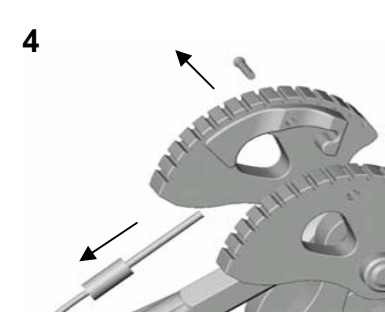

For repair of Technical friends
sizes 0.5 to 4.0 and Offset
Friends sizes 0.5 to 4.0

Meverill Road
Tideswell
Buxton
Derbyshire
SK17 8PY

Tel: +44 (0) 1298 871010
Fax: +44 (0) 1298 872077

Email: info@wildcountry.co.uk
Web: www.wildcountry.co.uk

* The instructions on this side are for Technical Friends sizes 0.5 to 4.0
and Offset Friends sizes 1.0 to 4.0 with repairable triggers*

“**WARNING:** it is essential that you read and understand the enclosed Wild Country Technical, Forged and Offset Friend instruction leaflet to establish whether your Technical, Forged or Offset Friend is suitable for repair. Pay particular attention to the sections on Maintenance and Obsolescence. If in doubt or if you require further advice please contact Wild Country Ltd.”