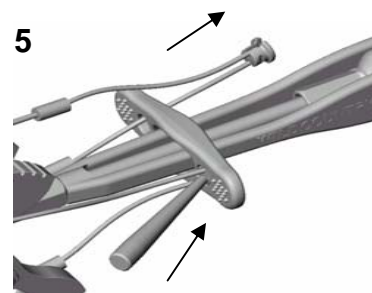

For repair of Technical friends
sizes 0.5 to 4.0 and Offset
Friends sizes 0.5 to 4.0

Meverill Road
Tideswell
Buxton
Derbyshire
SK17 8PY

Tel: +44 (0) 1298 871010
Fax: +44 (0) 1298 872077

Email: info@wildcountry.co.uk
Web: www.wildcountry.co.uk

* The instructions on this side are for Technical Friends sizes 0.5 to 4.0
and Offset Friends sizes 1.0 to 4.0 with repairable triggers*

“**WARNING:** it is essential that you read and understand the enclosed Wild Country Technical, Forged and Offset Friend instruction leaflet to establish whether your Technical, Forged or Offset Friend is suitable for repair. Pay particular attention to the sections on Maintenance and Obsolescence. If in doubt or if you require further advice please contact Wild Country Ltd.”