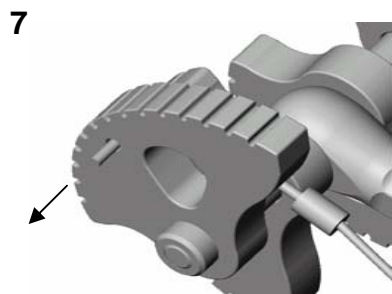

For repair of Technical friends
sizes 0.5 to 4.0 and Offset
Friends sizes 0.5 to 4.0

Meverill Road
Tideswell
Buxton
Derbyshire
SK17 8PY

Tel: +44 (0) 1298 871010
Fax: +44 (0) 1298 872077

Email: info@wildcountry.co.uk
Web: www.wildcountry.co.uk

* The instructions on this side are for Technical Friends sizes 0.5 to 4.0
and Offset Friends sizes 1.0 to 4.0 with repairable triggers*

“**WARNING:** it is essential that you read and understand the enclosed Wild Country Technical, Forged and Offset Friend instruction leaflet to establish whether your Technical, Forged or Offset Friend is suitable for repair. Pay particular attention to the sections on Maintenance and Obsolescence. If in doubt or if you require further advice please contact Wild Country Ltd.”