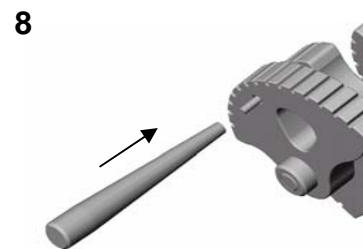

For repair of Technical friends
sizes 0.5 to 4.0 and Offset
Friends sizes 0.5 to 4.0

Meverill Road
Tideswell
Buxton
Derbyshire
SK17 8PY

Tel: +44 (0) 1298 871010
Fax: +44 (0) 1298 872077

Email: info@wildcountry.co.uk
Web: www.wildcountry.co.uk

* The instructions on this side are for Technical Friends sizes 0.5 to 4.0
and Offset Friends sizes 1.0 to 4.0 with repairable triggers*

“**WARNING:** it is essential that you read and understand the enclosed Wild Country Technical, Forged and Offset Friend instruction leaflet to establish whether your Technical, Forged or Offset Friend is suitable for repair. Pay particular attention to the sections on Maintenance and Obsolescence. If in doubt or if you require further advice please contact Wild Country Ltd.”